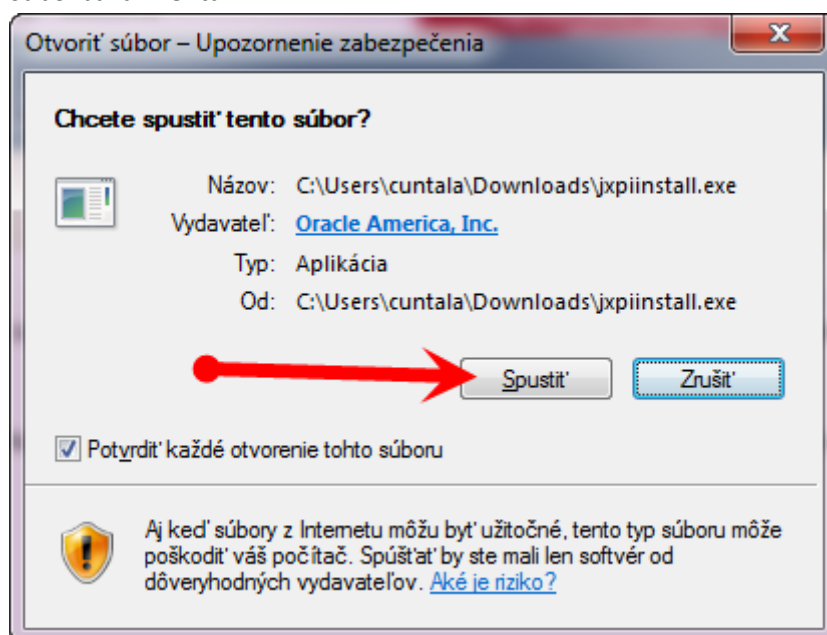

Otvorí sa vám toto okno a tam kliknite na tlačidlo **Spustiť**.